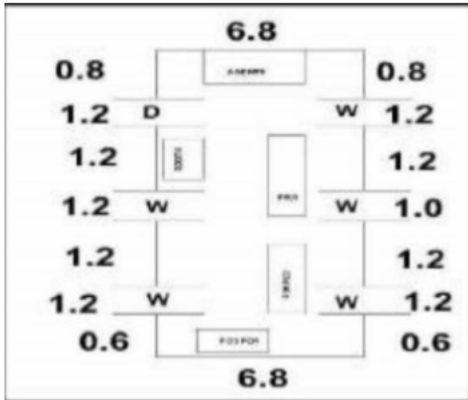

Nazri Naksha

Google Map View

Cad View