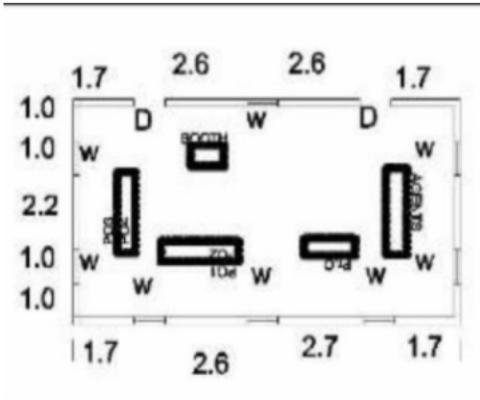

Nazri Naksha

Google Map View

Cad View