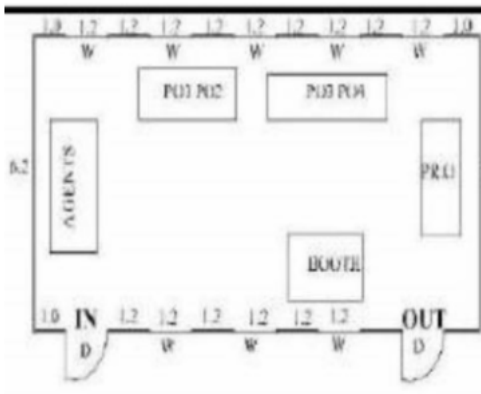

Nazri Naksha

Google Map View

Cad View