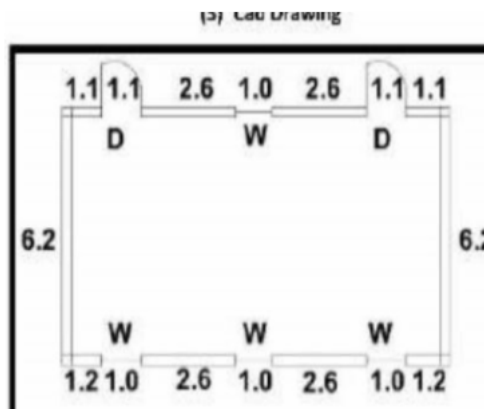

Nazri Naksha

Google Map View

Cad View