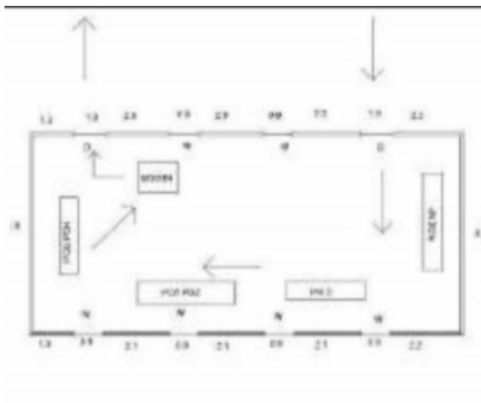

Nazri Naksha

Google Map View

Polling Station Building Front View

Polling Station Front View

Cad View

Key MAP View