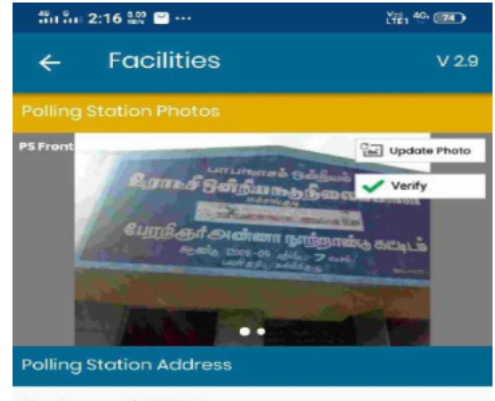

Polling Station Front View