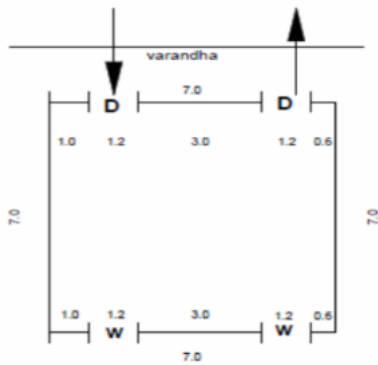

Nazri Naksha

Google Map View

Polling Station Building Front View

Polling Station Front View

Cad View

Key MAP View