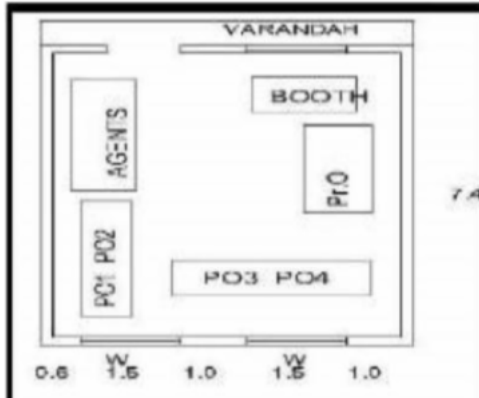

Nazri Naksha

Google Map View

Cad View