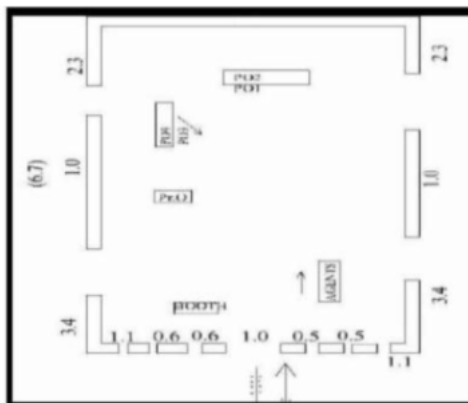

Nazri Naksha

Google Map View

Cad View