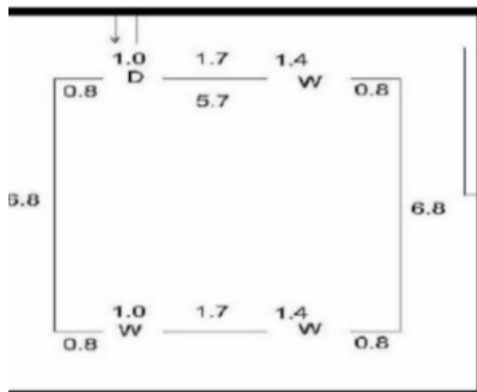

Nazri Naksha

Google Map View

Cad View