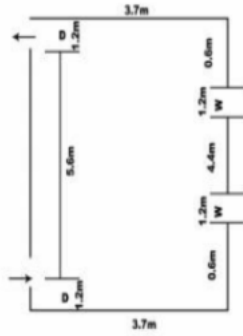

Nazri Naksha

Google Map View

Polling Station Building Front View

Polling Station Front View

Cad View

Key MAP View