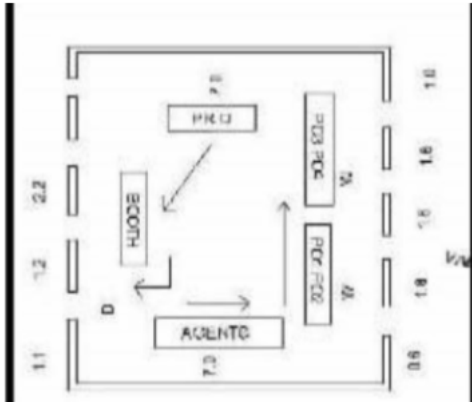

Nazri Naksha

Google Map View

Cad View