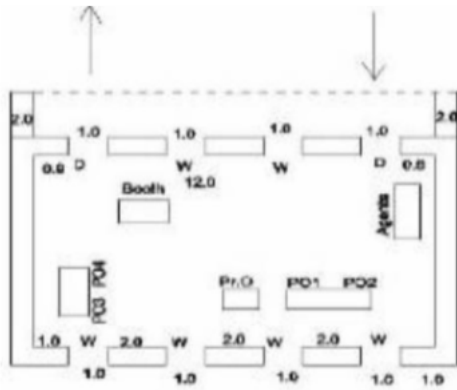

Nazri Naksha

Google Map View

Polling Station Building Front View

Polling Station Front View

Cad View

Key MAP View