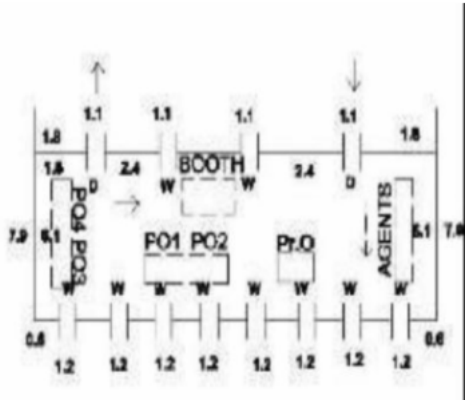

Nazri Naksha

Google Map View

Cad View