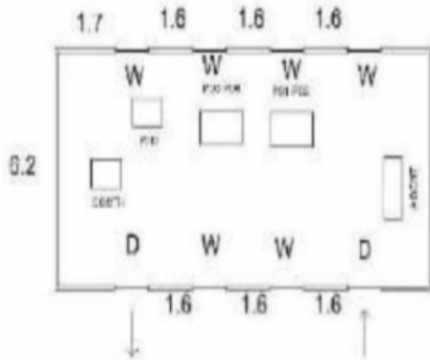

Nazri Naksha

Google Map View

Polling Station Building Front View

Polling Station Front View

Cad View

Key MAP View