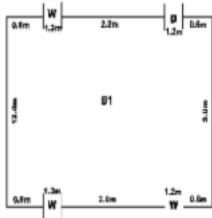

Nazri Naksha

Google Map View

Polling Station Building Front View

Polling Station Front View

Cad View

Key MAP View