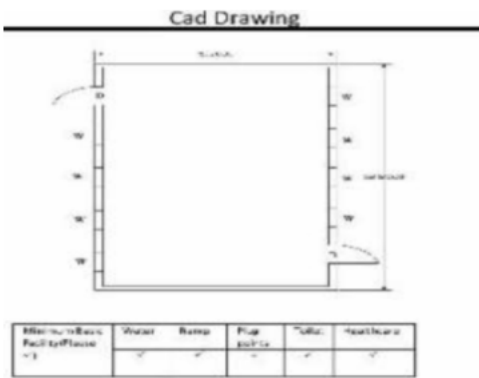

Nazri Naksha

Google Map View

Polling Station Building Front View

Polling Station Front View

Cad View

Key MAP View