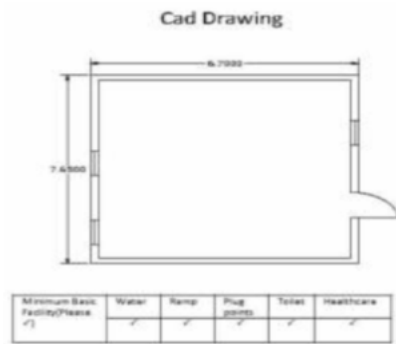

Nazri Naksha

Google Map View

Polling Station Building Front View

Polling Station Front View

Cad View

Key MAP View