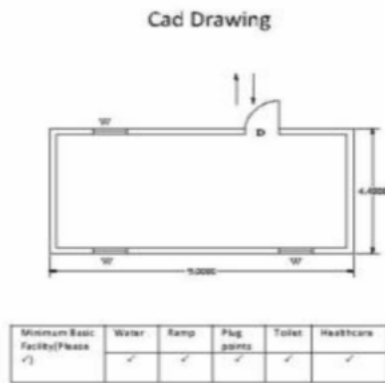

Nazri Naksha

Google Map View

Polling Station Building Front View

Polling Station Front View

Cad View

Key MAP View