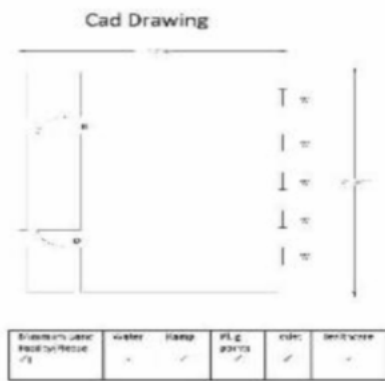

Nazri Naksha

Google Map View

Polling Station Building Front View

Polling Station Front View

Cad View

Key MAP View