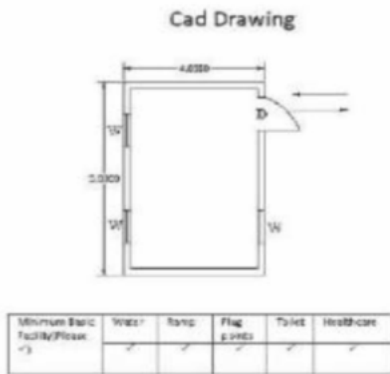

Nazri Naksha

Google Map View

Polling Station Building Front View

Polling Station Front View

Cad View

Key MAP View