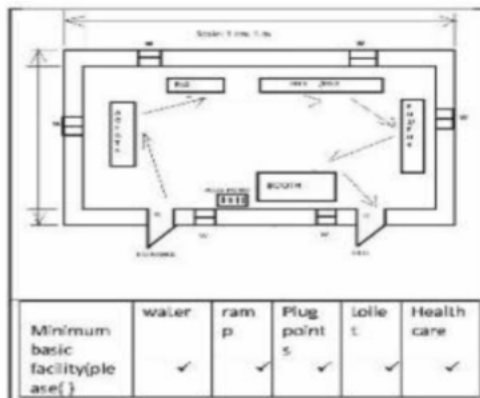

Nazri Naksha

Google Map View

Polling Station Building Front View

Polling Station Front View

Cad View

Key MAP View