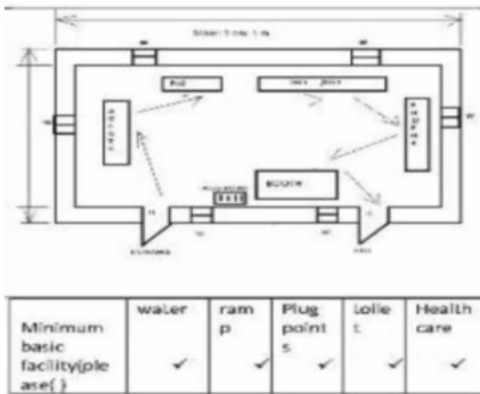

Nazri Naksha

Google Map View

Polling Station Building Front View

Polling Station Front View

Cad View

Key MAP View