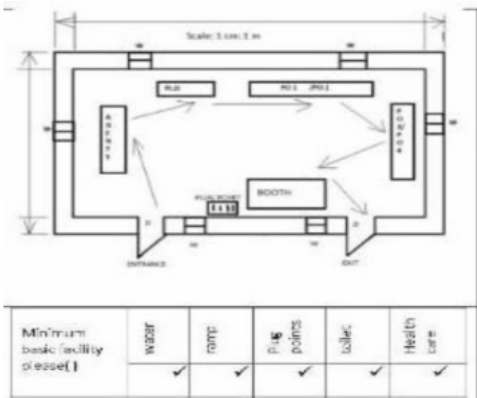

Nazri Naksha

Google Map View

Polling Station Building Front View

Polling Station Front View

Cad View

Key MAP View