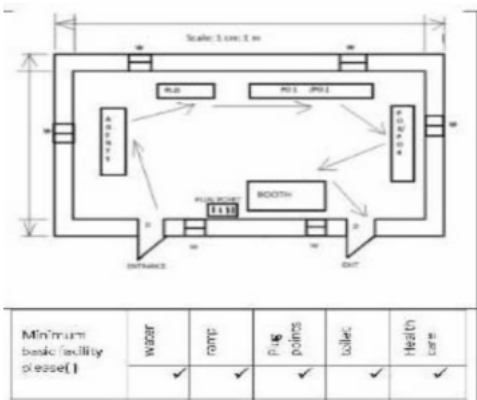

Nazri Naksha

Google Map View

Polling Station Building Front View

Polling Station Front View

Cad View

Key MAP View