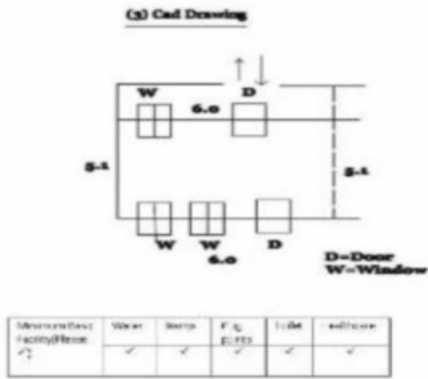

Nazri Naksha

Google Map View

Polling Station Building Front View

Polling Station Front View

Cad View

Key MAP View