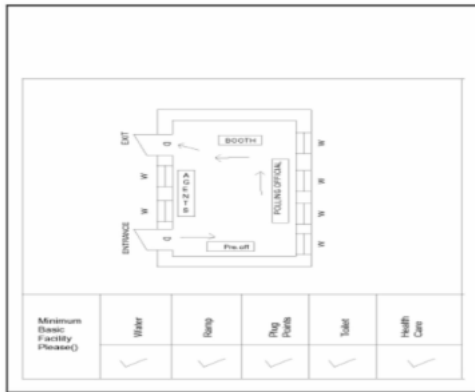

Polling Station Front View

Cad View