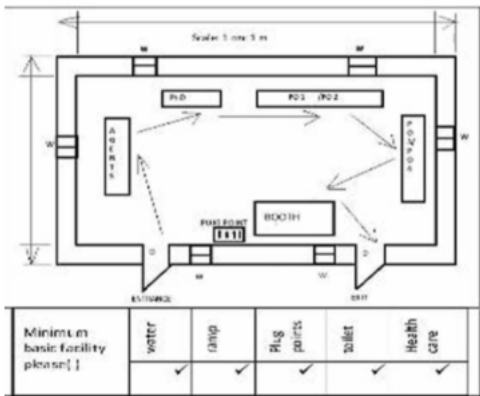

Nazri Naksha

Google Map View

Polling Station Building Front View

Polling Station Front View

Cad View

Key MAP View