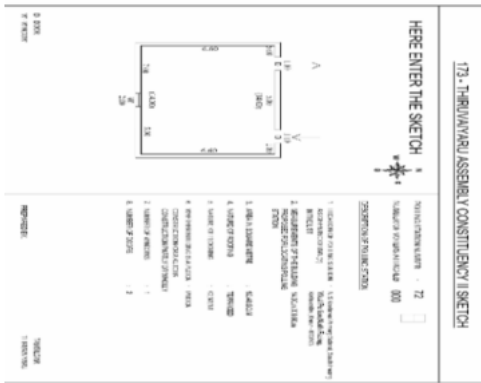

Nazri Naksha

Google Map View

Polling Station Building Front View

Polling Station Front View

Cad View

Key MAP View