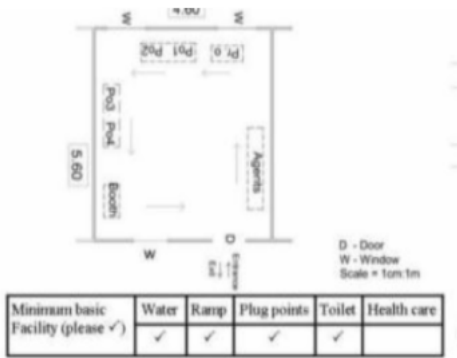

Nazri Naksha

Google Map View

Polling Station Building Front View

Polling Station Front View

Cad View

Key MAP View