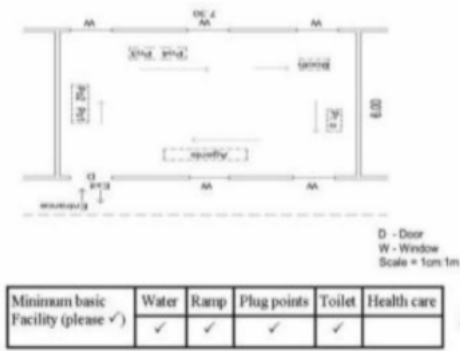

Nazri Naksha

Google Map View

Polling Station Building Front View

Polling Station Front View

Cad View

Key MAP View