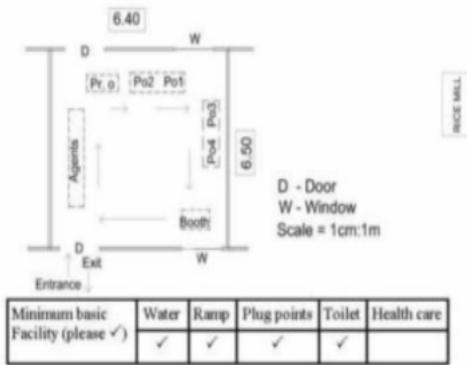

Nazri Naksha

Google Map View

Polling Station Building Front View

Polling Station Front View

Cad View

Key MAP View