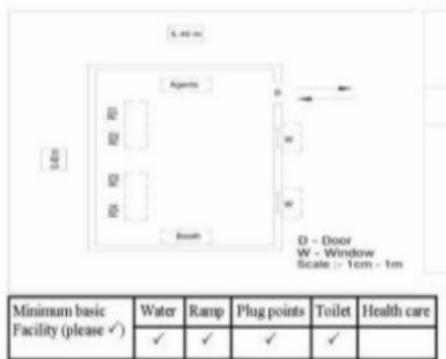

Nazri Naksha

Google Map View

Polling Station Building Front View

Polling Station Front View

Cad View

Key MAP View