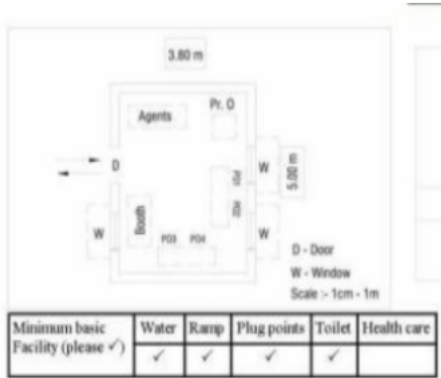

Nazri Naksha

Google Map View

Polling Station Building Front View

Polling Station Front View

Cad View

Key MAP View