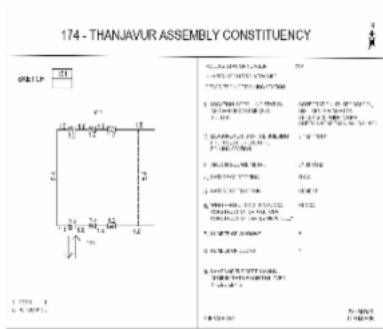

Nazri Naksha

Google Map View

Polling Station Building Front View

Polling Station Front View

Cad View

Key MAP View