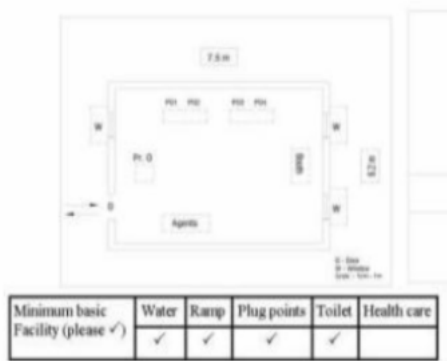

Nazri Naksha

Google Map View

Polling Station Building Front View

Polling Station Front View

Cad View

Key MAP View