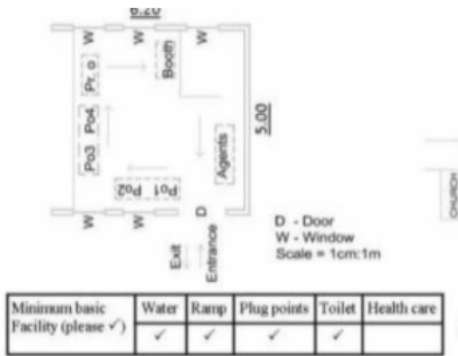

Nazri Naksha

Google Map View

Polling Station Building Front View

Polling Station Front View

Cad View

Key MAP View