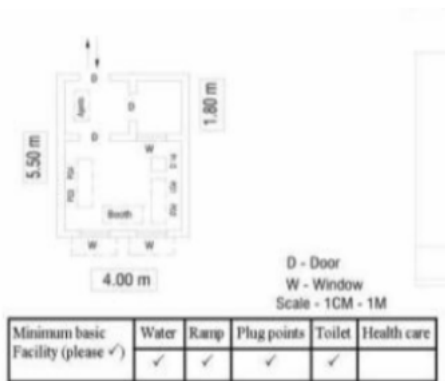

Nazri Naksha

Google Map View

Polling Station Building Front View

Polling Station Front View

Cad View

Key MAP View