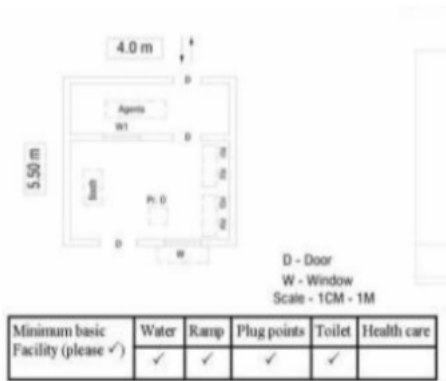

Nazri Naksha

Google Map View

Polling Station Building Front View

Polling Station Front View

Cad View

Key MAP View