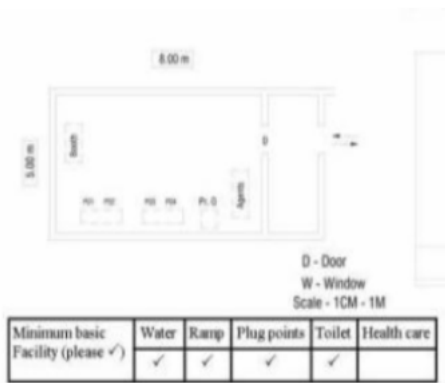

Nazri Naksha

Google Map View

Polling Station Building Front View

Polling Station Front View

Cad View

Key MAP View