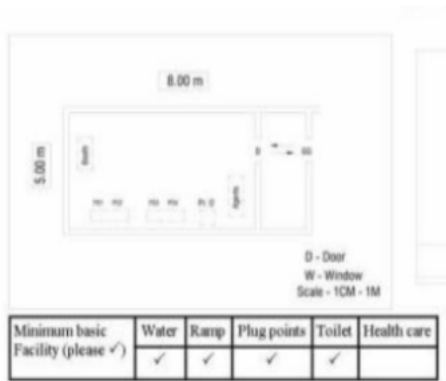

Nazri Naksha

Google Map View

Polling Station Building Front View

Polling Station Front View

Cad View

Key MAP View