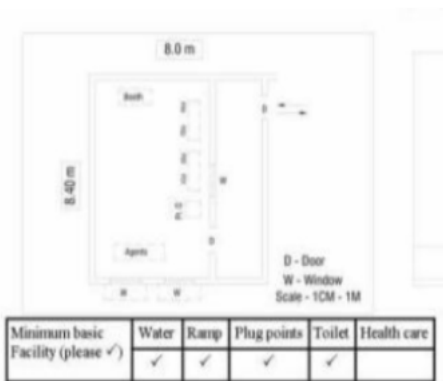

Nazri Naksha

Google Map View

Polling Station Building Front View

Polling Station Front View

Cad View

Key MAP View