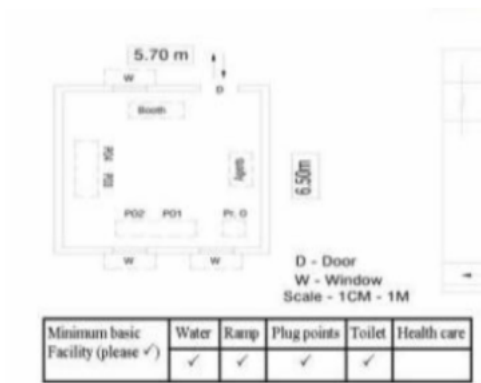

Nazri Naksha

Google Map View

Polling Station Building Front View

Polling Station Front View

Cad View

Key MAP View