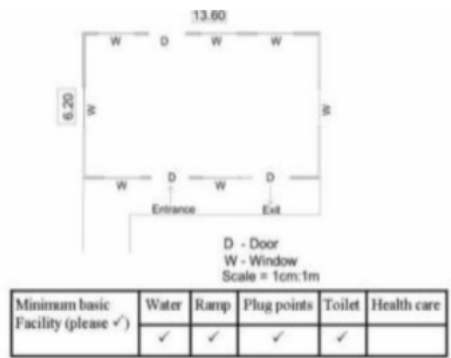

Nazri Naksha

Google Map View

Polling Station Building Front View

Polling Station Front View

Cad View

Key MAP View