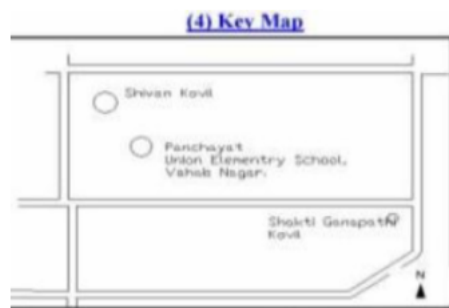

Google Map View

Polling Station Building Front View

(3) CAD Drawing

Polling Station Front View

Cad View

Minimum basic Facility (please ✓)	Water	Ramp	Plug points	Toilet	Health care
	✓	✓	✓	✓	✓

Key MAP View

alth care	(a) shivan temple
✓	(b) maruthi nagar road
	(c) street road