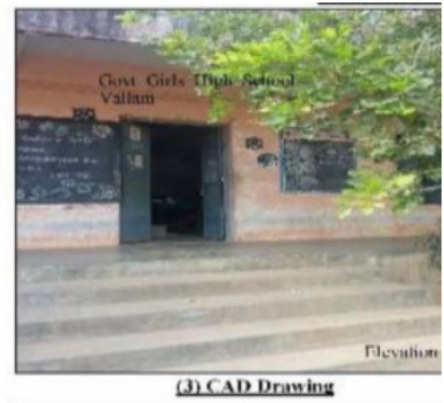

Polling Station Front View