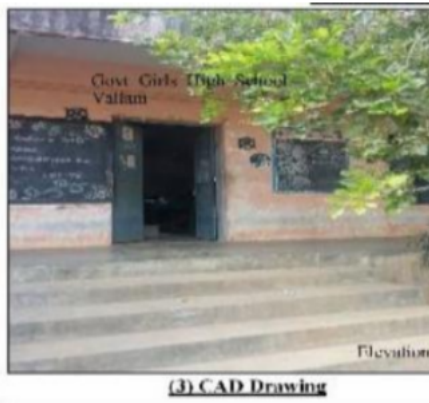

Polling Station Building Front View