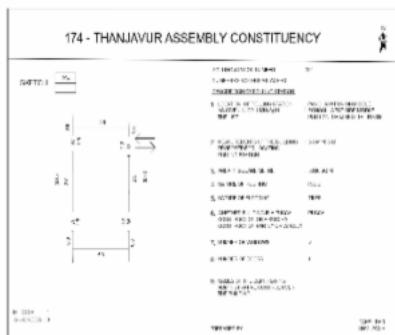

Nazri Naksha

Google Map View

Polling Station Building Front View

Polling Station Front View

Cad View

Key MAP View