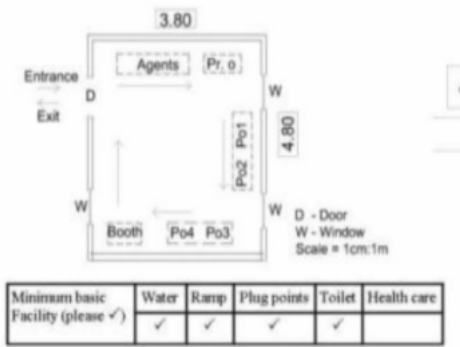

Nazri Naksha

Google Map View

Polling Station Building Front View

Polling Station Front View

Cad View

Key MAP View