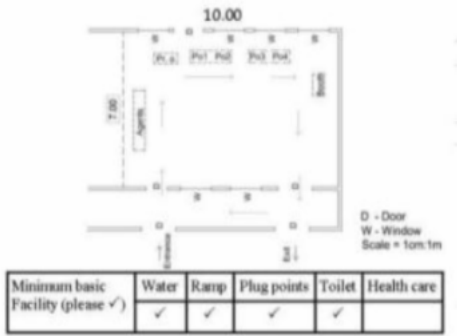

Nazri Naksha

Google Map View

Polling Station Building Front View

Polling Station Front View

Cad View

Key MAP View