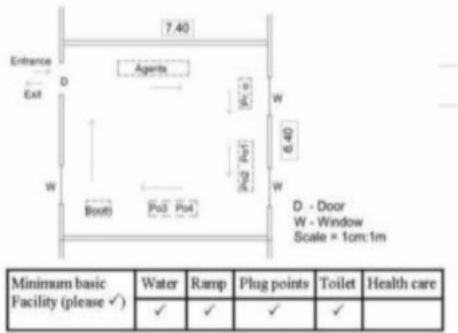

Nazri Naksha

Google Map View

Polling Station Building Front View

Polling Station Front View

Cad View

Key MAP View